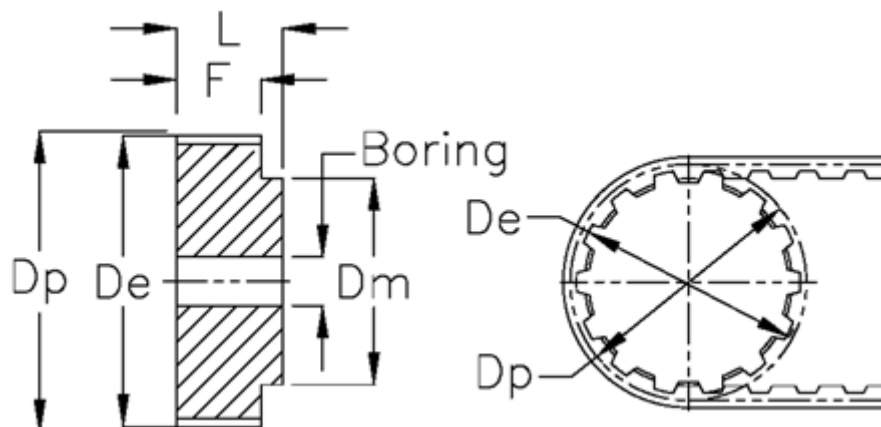

Article number: 60415227048

Description: Timing Belt Pulley 27 AT5 48/0

Measures

Belt width	= - 16 mm	Type = AT5
D_e	= 75.15	Weight = 0.28
D_m	= 50	
D_p	= 76.4	
F	= 21	
L	= 27	
Pre-drilled	= 8	
Tooth number	= 48	